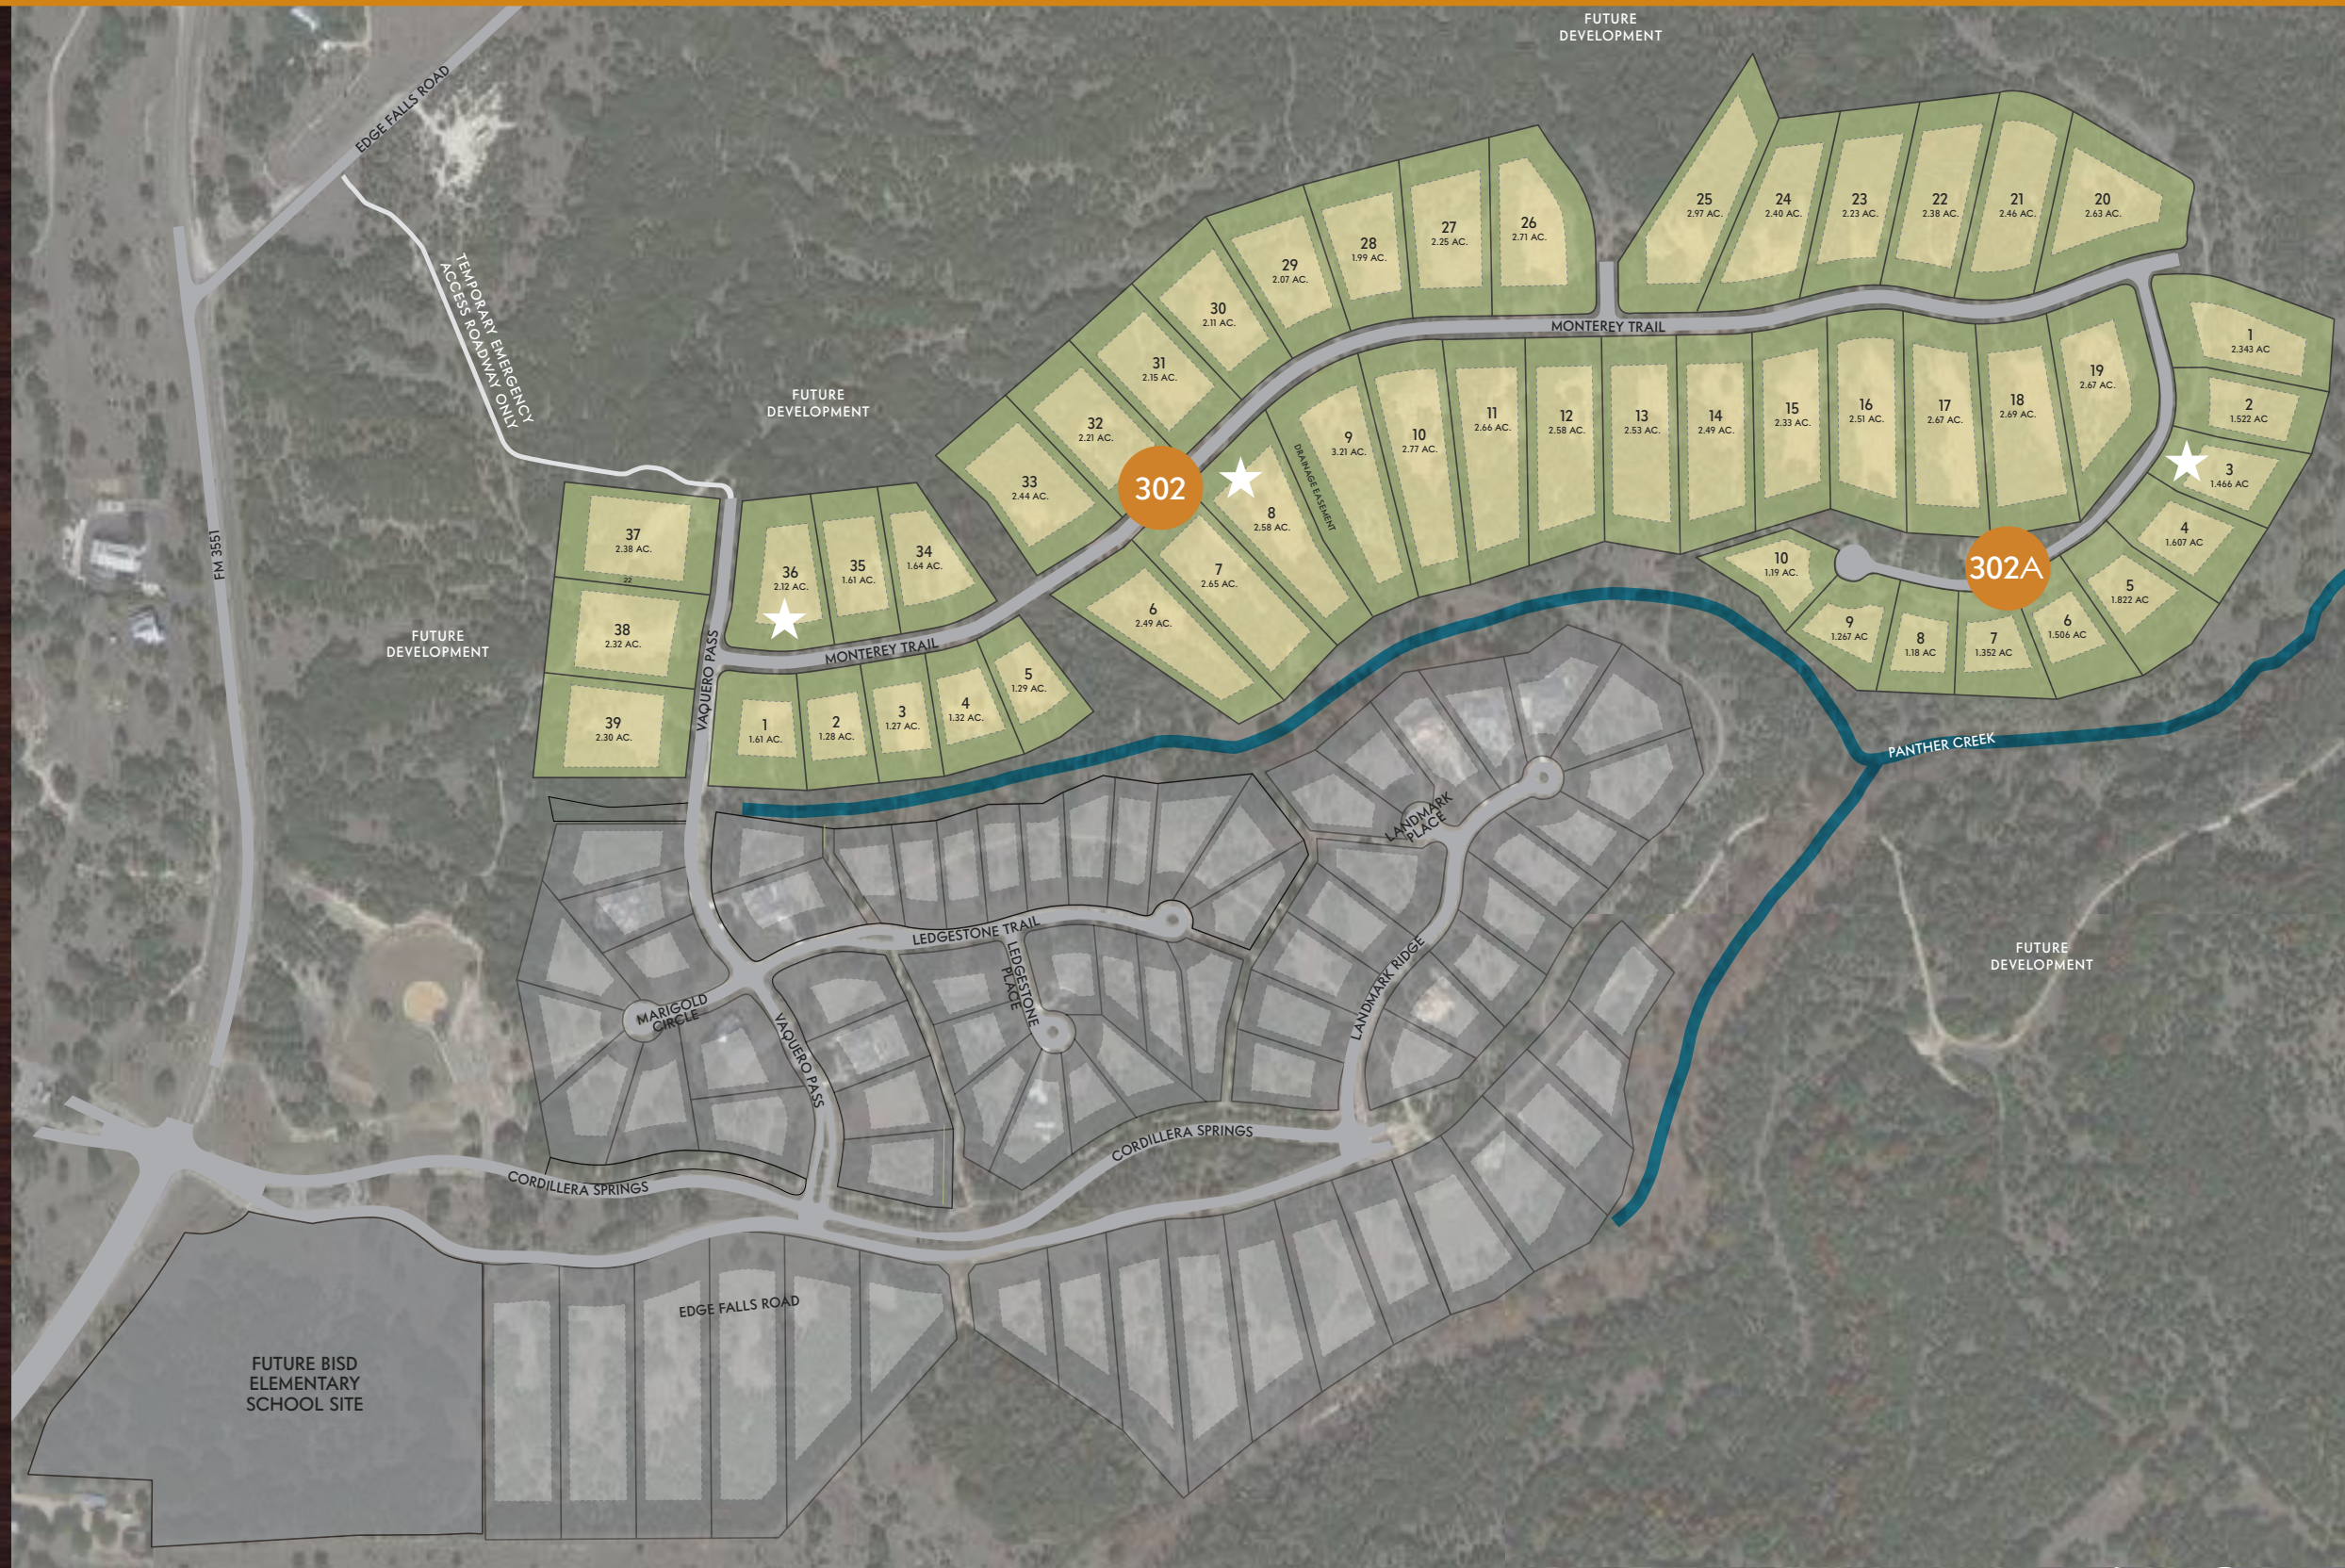

CORDILLERA

RANCH

Unit 301

TRAIL SYSTEM

-  HIKE & BIKE TRAIL
1.1 miles
-  NATURE TRAIL
0.5 miles

★ Garner Homes available lot

LIFE IS BETTER
OUT HERE.

CordilleraRanch.com

THE SPRINGS

CORDILLERA RANCH

Unit 302

LIFE IS BETTER
OUT HERE.

CordilleraRanch.com

THE
SPRINGS